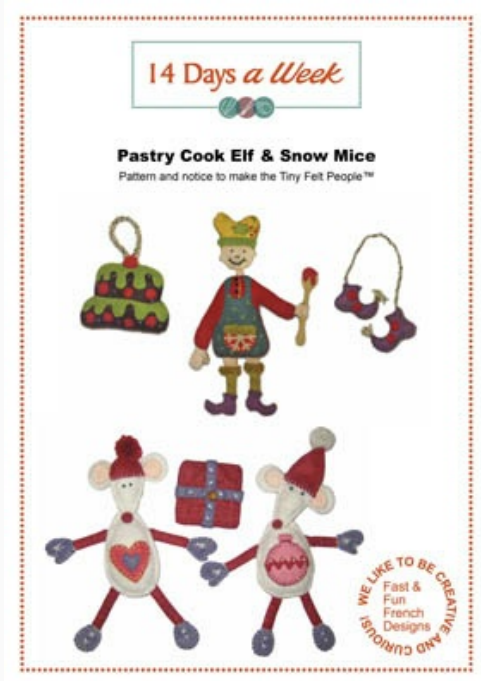

## Hortense The Mouse`s Two Casual Outfits (outfits patterns)

da: 14 Days A Week

Modello: SCHHOF15-2536

Hortense The Mouse`s Two Casual Outfits (outfits patterns)

**Prezzo: € 4.50** (incl. IVA)

Schemi Punto Croce

## Pastry Cook Elf & Snow Mice

da: 14 Days A Week

Modello: SCHHOF15-2531

Pastry Cook Elf & Snow Mice

**Prezzo: € 4.50** (incl. IVA)

Schemi Punto Croce