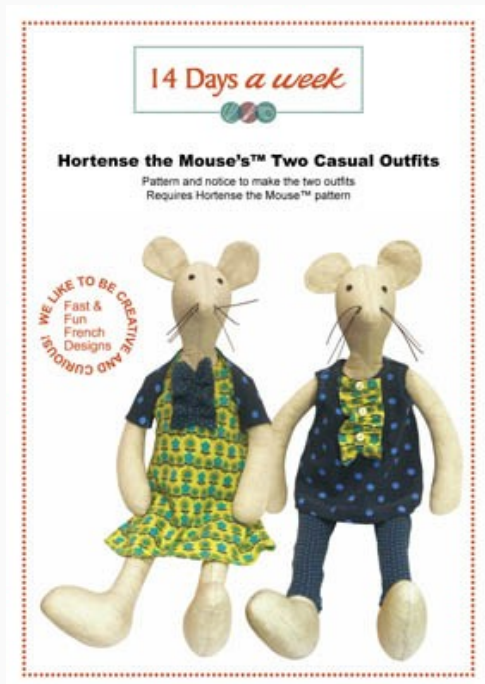

## Hortense The Mouse`s Two Casual Outfits (outfits patterns)

da: 14 Days A Week

Modello: SCHHOF15-2536

Hortense The Mouse`s Two Casual Outfits (outfits patterns)

**Prezzo: € 4.50** (incl. IVA)

Schemi Punto Croce