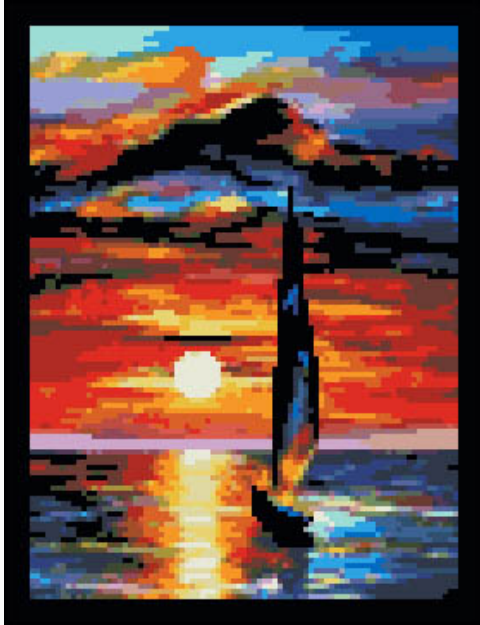

Umbrella Day (Cross-Stitch & Needlepoint)

da: Paula's Patterns

Modello: SCHHOF13-2007

Umbrella Day (Cross-Stitch & Needlepoint)

Prezzo: € 19.08 (incl. IVA)

Schemi Punto Croce

Misty Pink (Counted Needlepoint)

da: Paula's Patterns

Modello: SCHHOF13-2225

Misty Pink (Counted Needlepoint)

Prezzo: € 19.08 (incl. IVA)

Schemi Punto Croce

Toward The Sun (XS & Needlepoint)

da: Paula's Patterns

Modello: SCHHOF13-2194

Toward The Sun (XS & Needlepoint)

Prezzo: € 19.08 (incl. IVA)

Schemi Punto Croce

Cary Grant (XS & Needlepoint)

da: Paula's Patterns

Modello: SCHHOF13-2572

Cary Grant (XS & Needlepoint)

Prezzo: € 19.08 (incl. IVA)