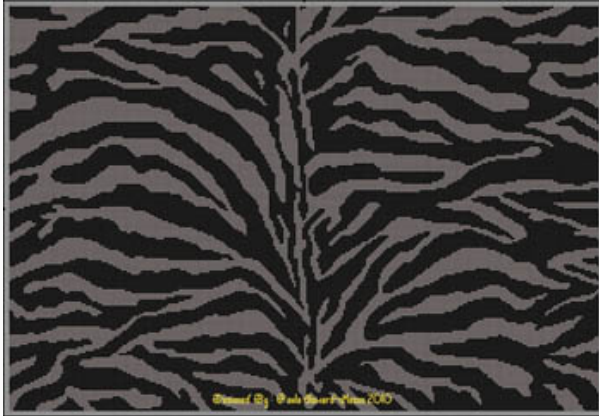

Modello: SCHHOF14-1519

Beauty Of Fireworks
Combo (Cross-Stitch & Needlepoint)

Prezzo: € 19.18 (incl. IVA)

Schemi Punto Croce

Markings Of The Zebra

da: Paula's Patterns

Modello: SCHHOF14-1655

Markings Of The Zebra
Combo (XS & Needlepoint)