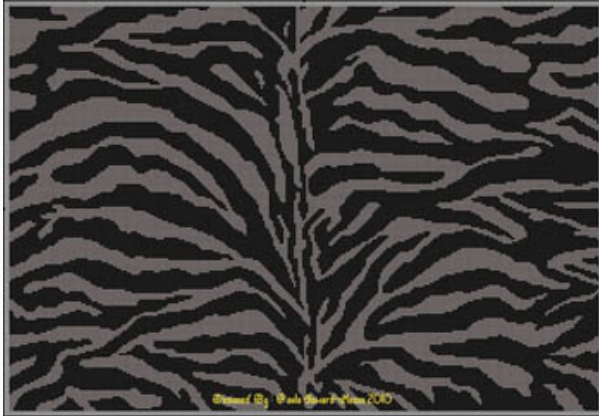

Schemi Punto Croce

Markings Of The Zebra

da: Paula's Patterns

Modello: SCHHOF14-1655

Markings Of The Zebra
Combo (XS & Needlepoint)

Prezzo: € 19.08 (incl. IVA)