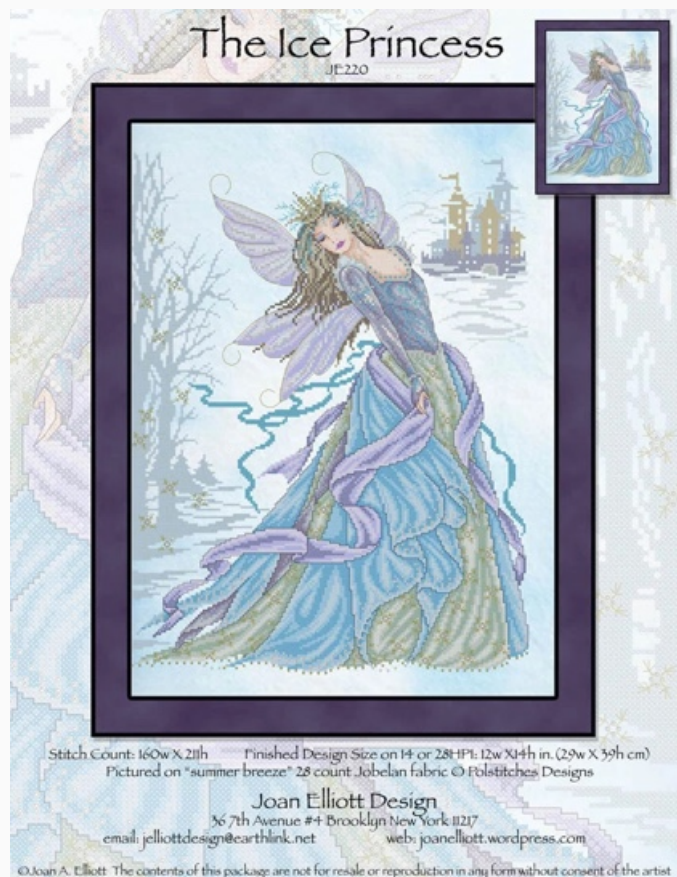

Schemi Punto Croce

The Ice Princess

da: Joan Elliott

Modello: SCHJEL-JE220

Punti: 160 x 211

Prezzo: € 20.45 (incl. IVA)