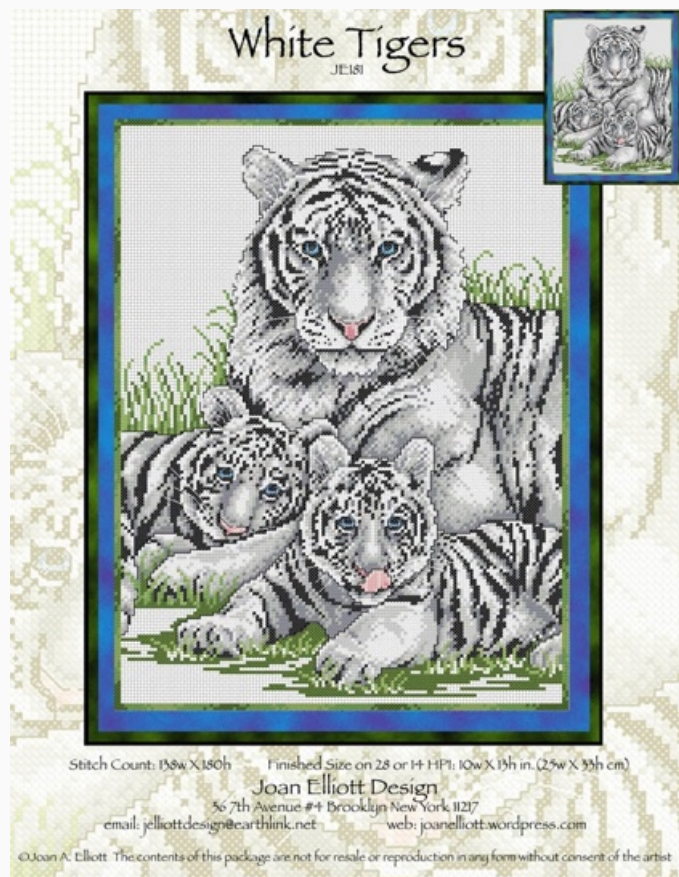

Schemi Punto Croce

White Tigers

da: Joan Elliott

Modello: SCHJEL-JE181

Punti: 138 x 180

Prezzo: € 18.32 (incl. IVA)