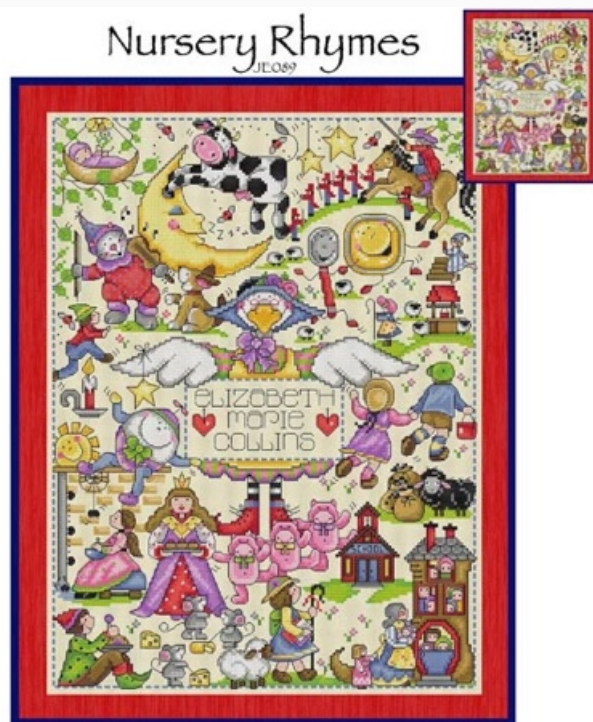

Schemi Punto Croce

Nursery Rhymes

da: Joan Elliott

Stitch Count: 154w X 208h Finished Design Size on 14 or 28-IP1: 11w X 15h in. (28w X 38h cm)

Joan Elliott Design
36 7th Avenue #4 Brooklyn New York 11217
email: jellottdesign@earthlink.net web: joanelliott.wordpress.com

©Joan A. Elliott The contents of this package are not for resale or reproduction in any form without consent of the artist

Modello: SCHJEL-JE089

Punti: 154 x 208

Prezzo: € 18.32 (incl. IVA)