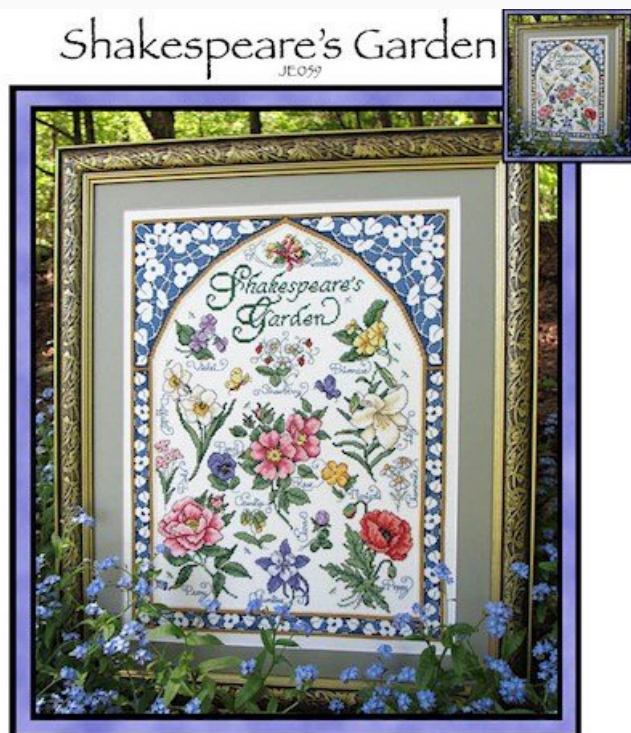

Schemi Punto Croce

Shakespeare's Garden

da: Joan Elliott

Stitch Count: 176w X 232h Finished Design Size on 14 or 28+IP: 12.5w X 16.5h in. (32w X 42h cm)

Joan Elliott Design
36 7th Avenue #4 Brooklyn New York 11217
email: jelliottdesign@earthlink.net web: joanelliott.wordpress.com