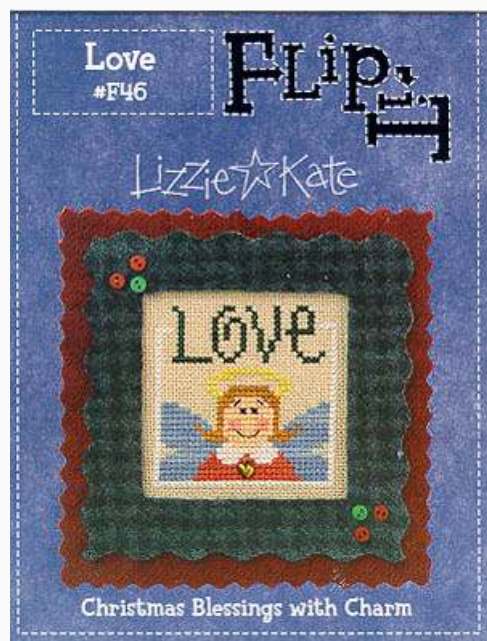

Schemi Punto Croce

Flip-It Love (12 Blessings w/chm)

da: Lizzie Kate

Modello: SCHHOF06-1059

Flip-It Love (12 Blessings w/chm)

Prezzo: € 8.11 (incl. IVA)

Lista dei Materiali: nella pagina successiva è presente la lista dei materiali necessari per la realizzazione.