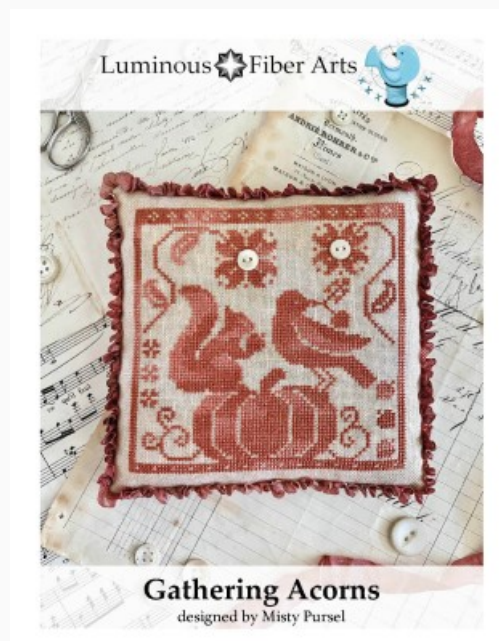

Schemi Punto Croce

Gathering Acorns

da: Luminous Fiber Arts

Modello: SCHHOF21-2374

Gathering Acorns

Prezzo: € 14.97 (incl. IVA)